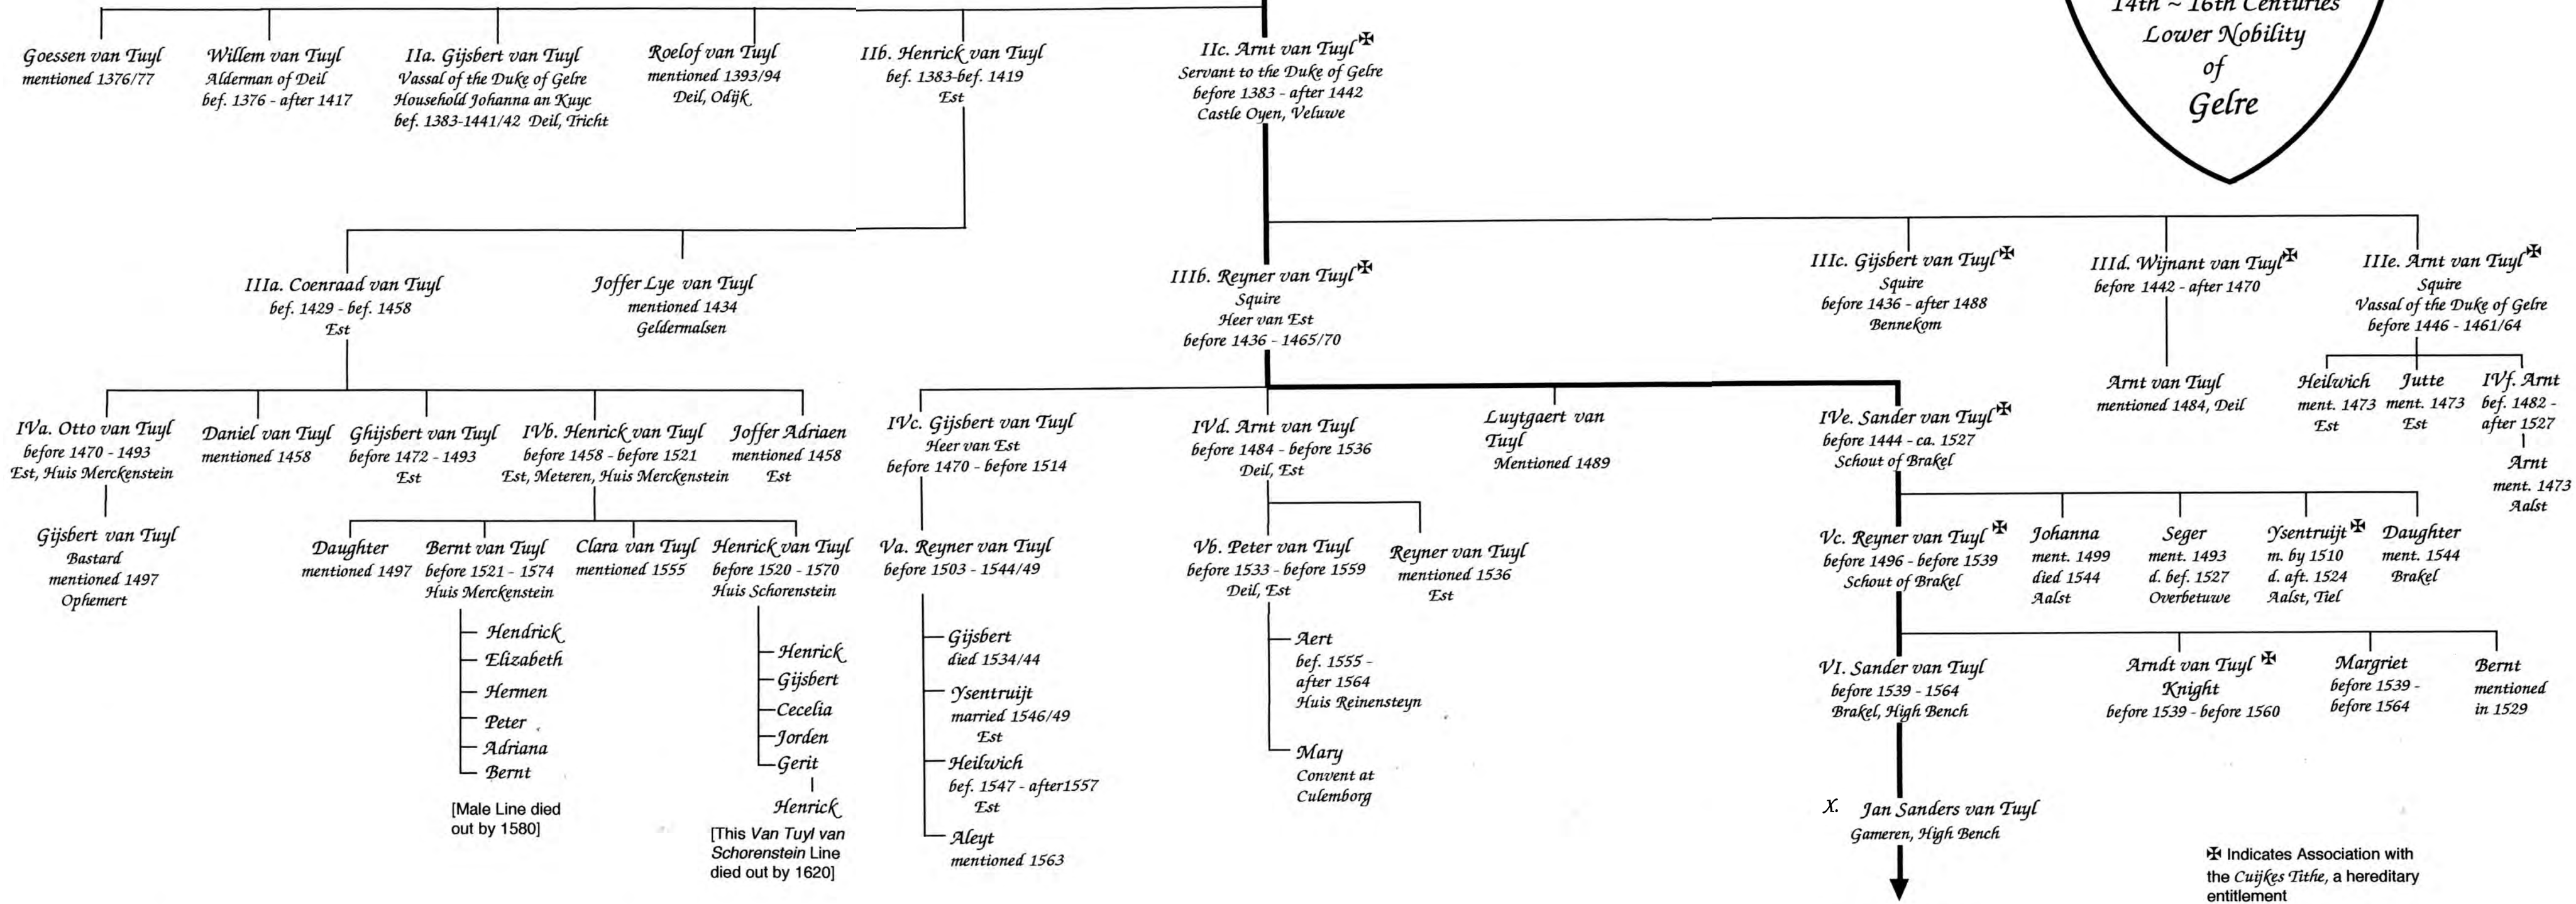

I. Heer Ghijsbrecht van Tuyl
Knight, Vassal of the Duke of Gelre
bef. 1345-1376/83 Deil, Tricht